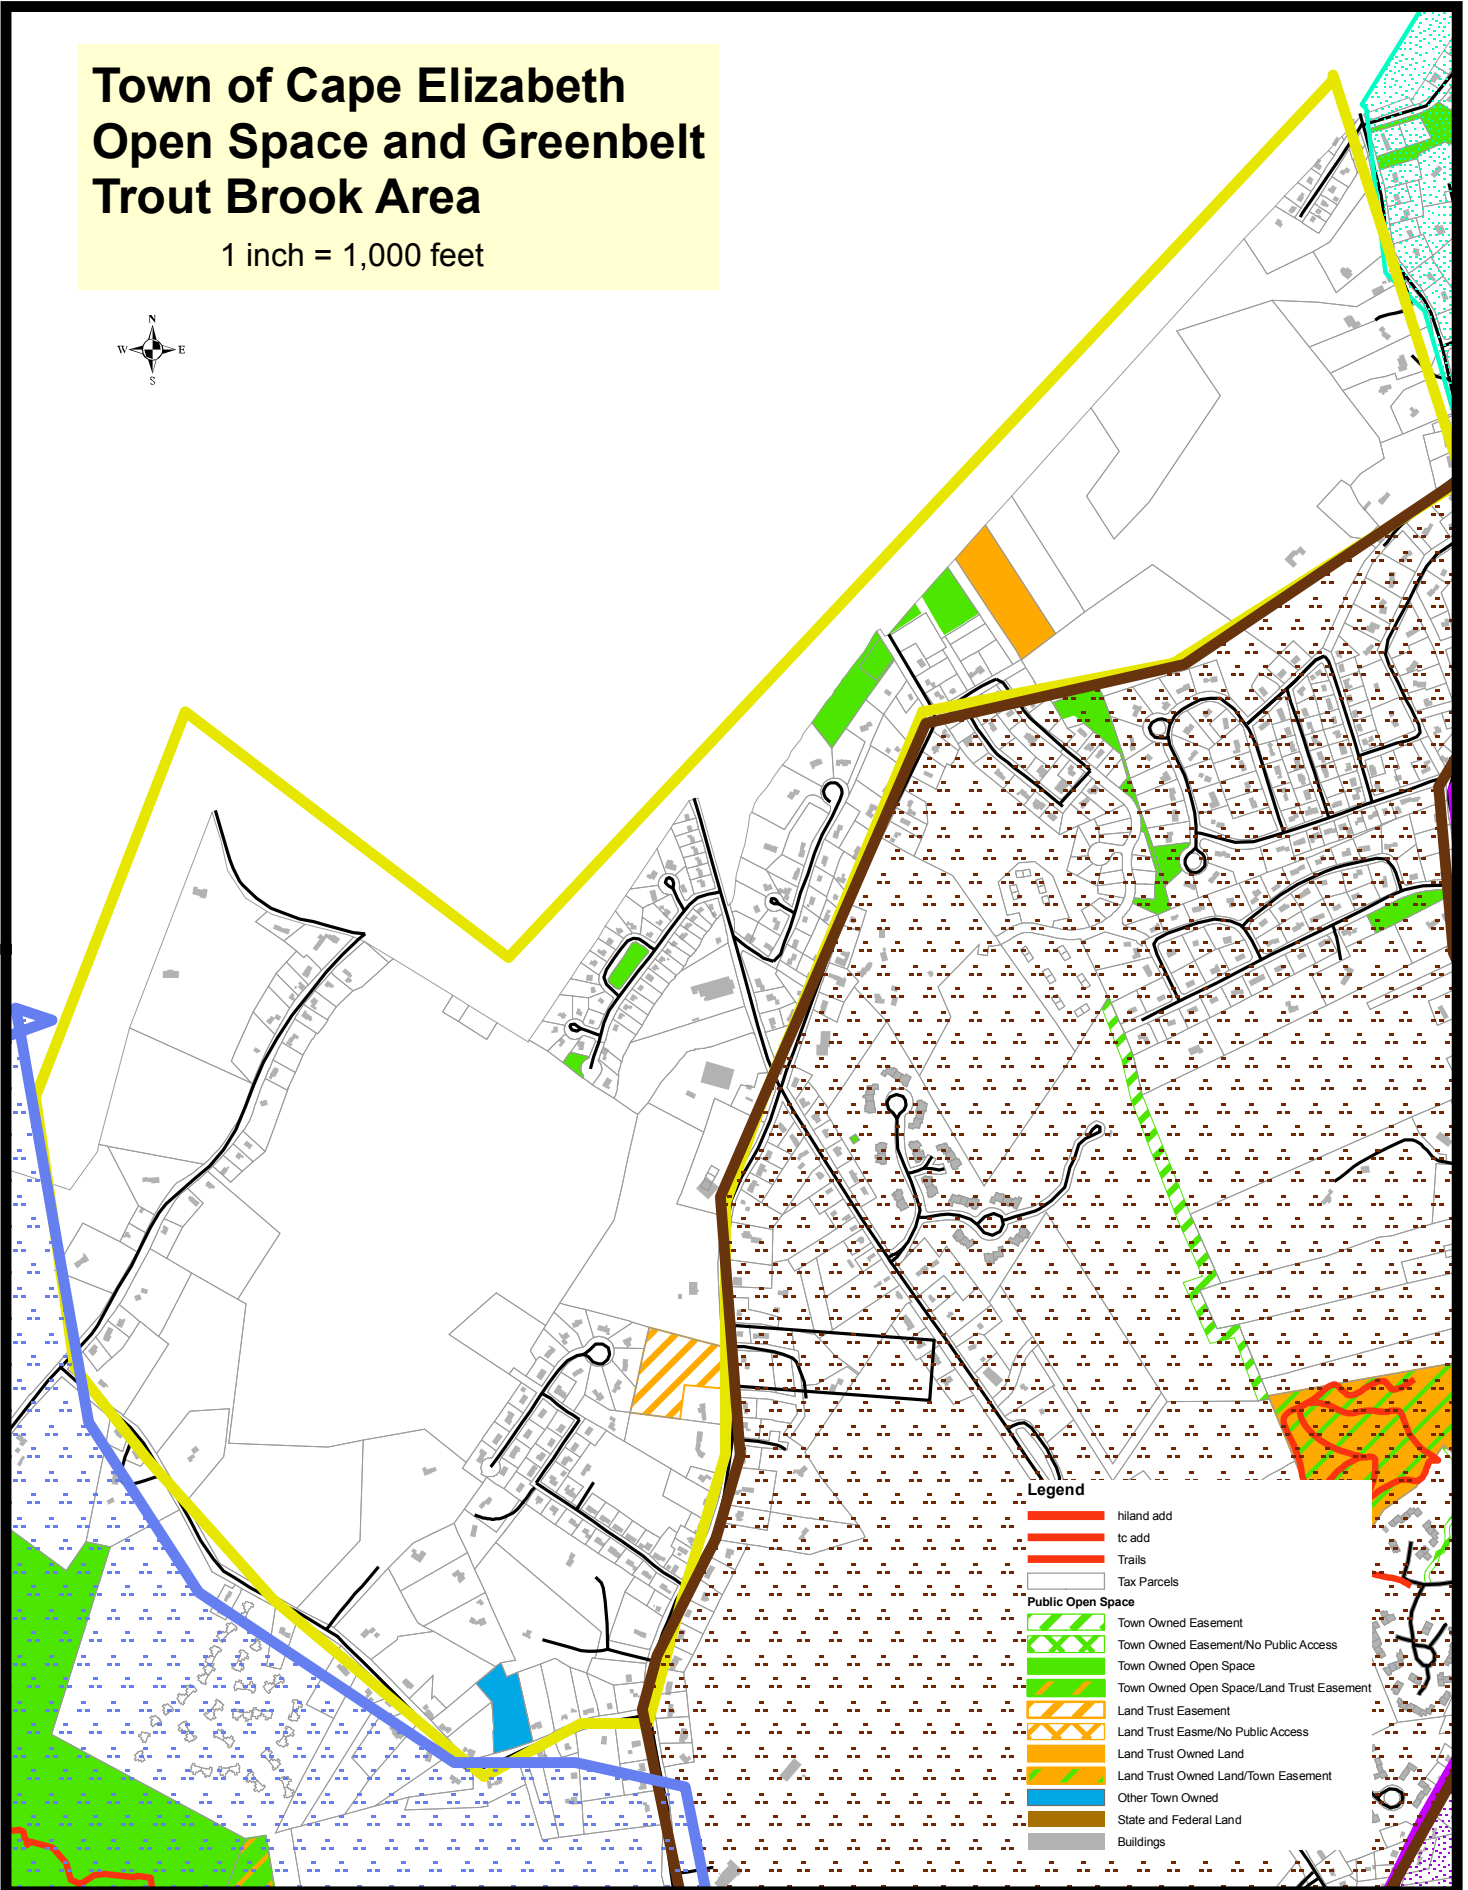

# Town of Cape Elizabeth Open Space and Greenbelt Trout Brook Area

1 inch = 1,000 feet

**Legend**

	hiland add
	to add
	Trails
	Tax Parcels
<b>Public Open Space</b>	
	Town Owned Easement
	Town Owned Easement/No Public Access
	Town Owned Open Space
	Town Owned Open Space/Land Trust Easement
	Land Trust Easement
	Land Trust Easme/No Public Access
	Land Trust Owned Land
	Land Trust Owned Land/Town Easement
	Other Town Owned
	State and Federal Land
	Buildings